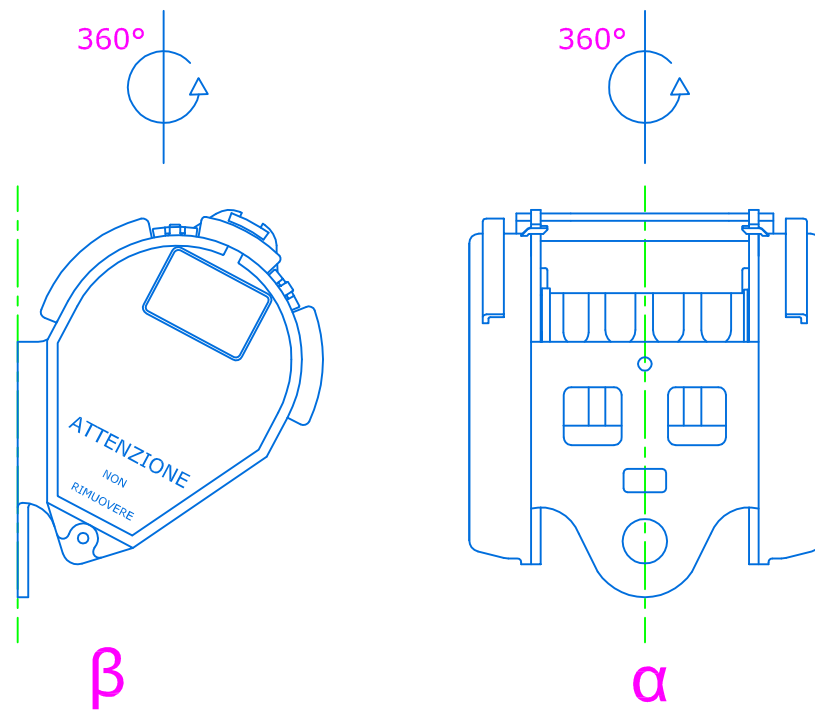

# ELR RETRACTOR WITHOUT SENSOR

Working range on  $\alpha$  and  $\beta$  360°.

Ref.	Description
60100114	ELR retractor without sensor

Possibility of powered spring for all retractors types.

Possibility of nut welded on all retractors frames.