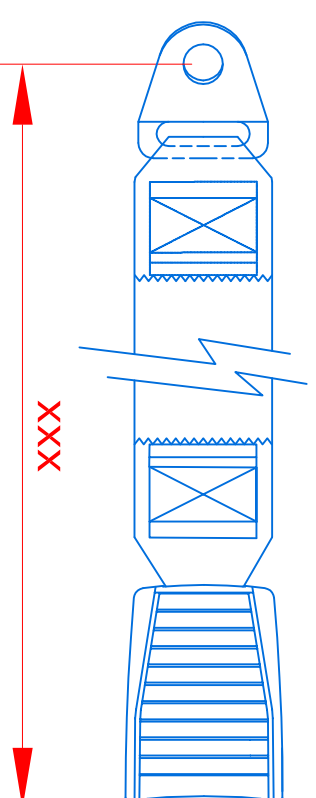

- MODEL 3 -
MICRO

- MODEL 2 -
WITH WEBBING
TAIL

- MODEL 1 -
WITH BOLT ON
THE FRAME

CINTURA AUTOMATICA 2 PUNTI CON MINI ARROTOLOTORE ALR 2 POINT SAFETY BELT WITH AUTOMATIC LOCKING RETRACTOR (ALR)