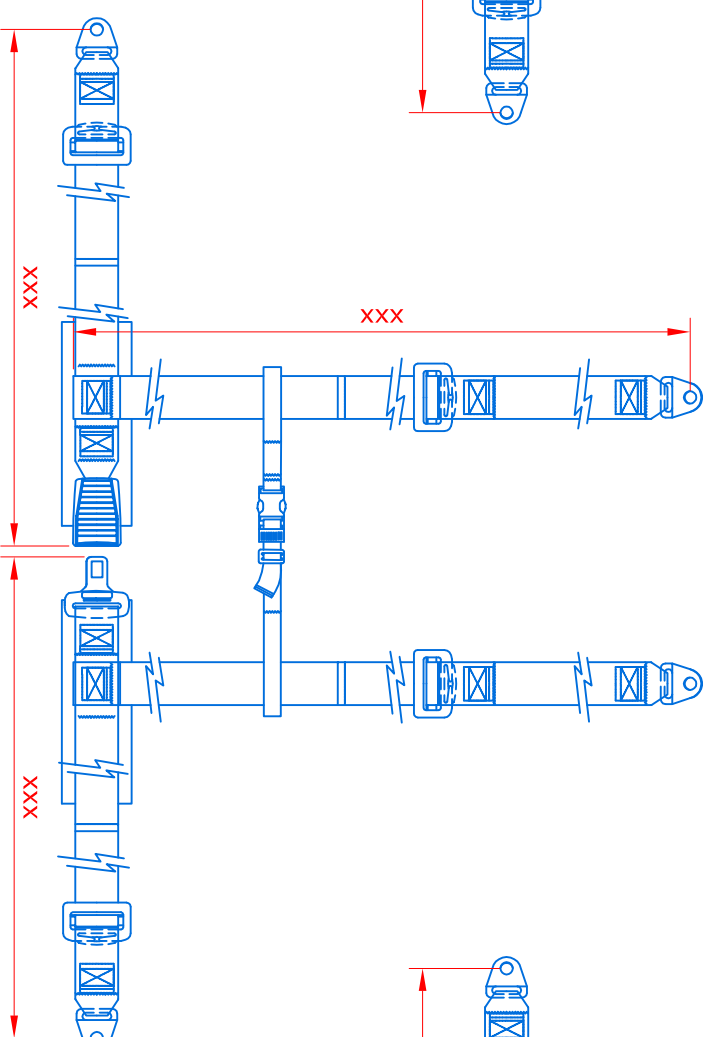

3 POINT STATIC BELT
(RACING AND DISABLED PEOPLE)

4 POINT STATIC BELT
(RACING AND DISABLED PEOPLE)

3 POINT STATIC BELT
IN COMBINATION WITH
THE ELR RETRACTOR

CINTURE STATICHE SPECIALI SPECIAL STATIC SAFETY BELTS